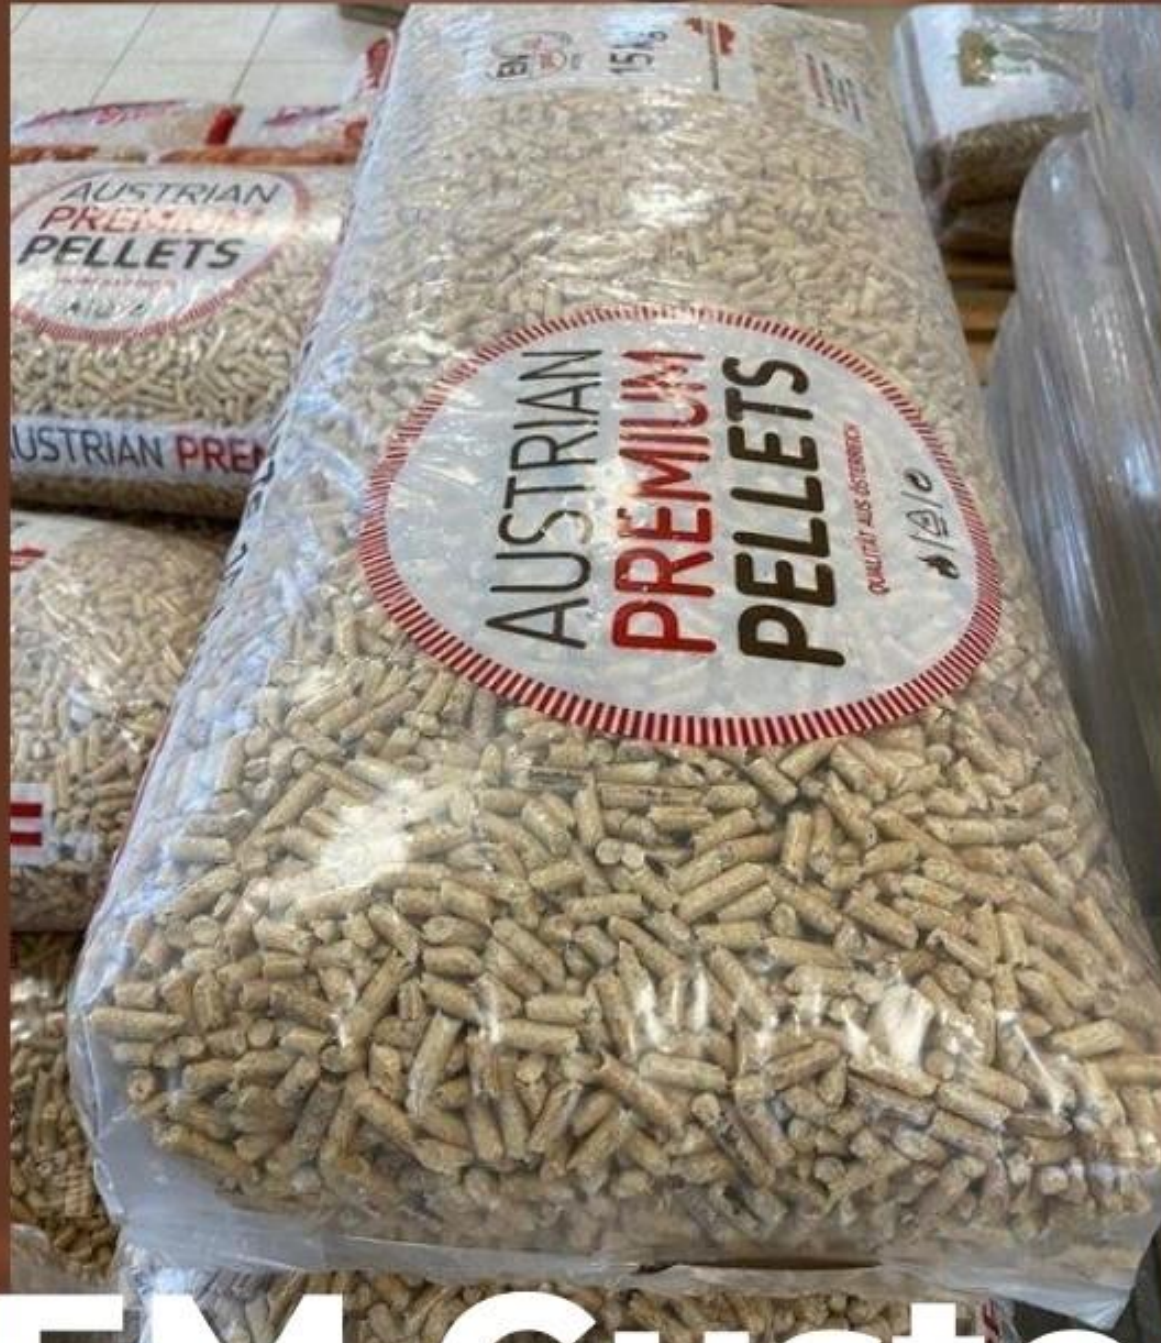

Packing

**OEM Custom
Packaging**